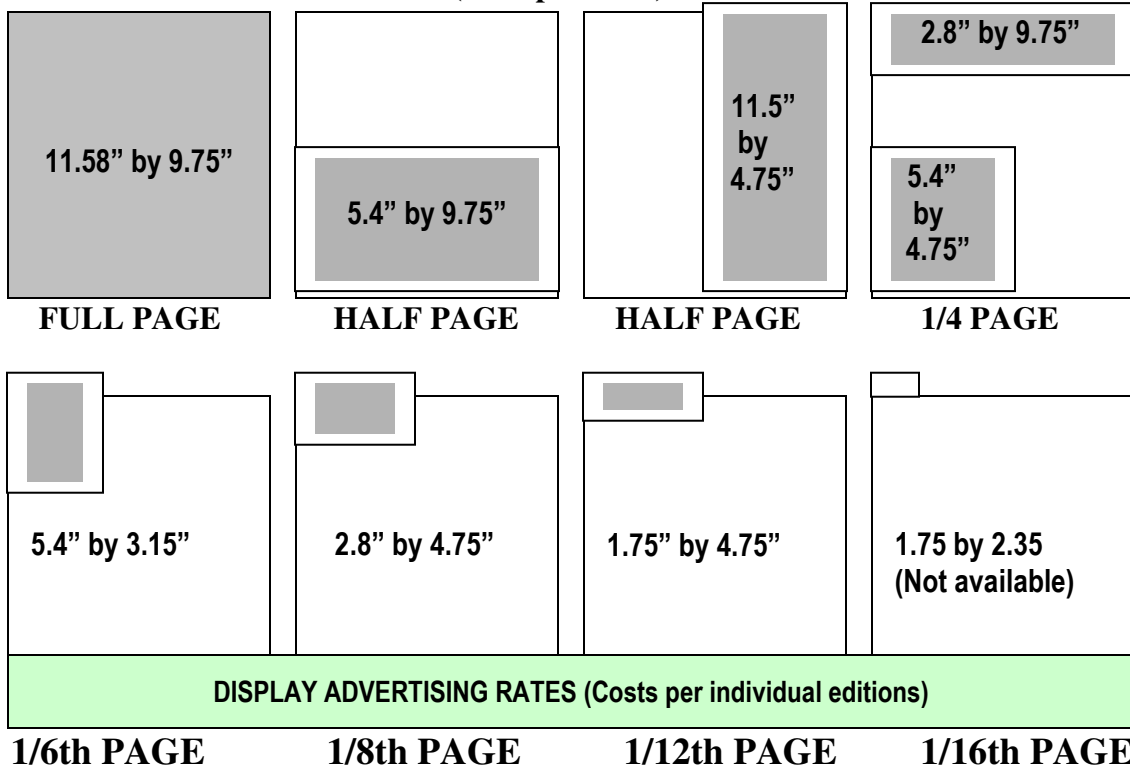

Advertising Rate Card

Display Advertising Rates
(costs per issue)

SIZE	X 6	X 3	X 1	Back	
				Outside	Inside
FULL PAGE -	\$ 560.00	\$630.00	\$700.00	\$900	\$800
HALF PAGE -	\$ 280.00	\$315.00	\$350.00	not available	
1/4 PAGE -	\$ 140.00	\$157.50	\$175.00	not available	
1/6 PAGE -	\$ 120.00	\$135.00	\$150.00	not available	
1/8 PAGE -	\$ 100.00	\$112.50	\$125.00	not available	
1/12 PAGE -	\$ 80.00	\$ 90.00	\$ 100.00	not available	

(One year ads take an additional 10% off the sixth month rate)

Above ad rates are for camera-ready ads. Ministry ads may qualify for an additional discount. Color ads may require an additional charge.

RATES TO BE IN EVERY PAPER

SIZE	x 6	x 3	x1	Back	
				Outside	Inside
FULL PAGE	-\$2352.00	\$2646.00	\$2940.00	Available by request	
HALF PAGE	-\$1368.00	\$1539.00	\$1710.00	Not available	
1/4 PAGE	-\$ 792.00	\$ 891.00	\$ 990.00	Not available	
1/6 PAGE	-\$ 646.00	\$ 727.00	\$ 808.00	Not available	
1/8 PAGE	-\$ 489.00	\$ 550.00	\$ 612.00	Not available	
1/12 PAGE	-\$ 392.00	\$ 441.00	\$ 490.00	Not available	
(One year rates take 10% off the sixth month rate)					

Above ad rates are for camera-ready ads. Ministry ads will qualify for a substantial discount. Color ads may require an additional charge.